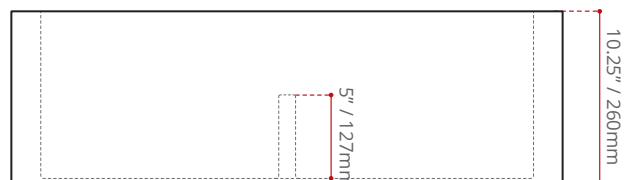

**DESCRIPTION:**

- Low divide aApron Double bowl.
- 10° Radius .
- T-304 Stainless steel.
- 16 Gauge.
- Handcrafted from a panel of stainless steel.
- Drain groove design.
- StoneGuard undercoated over rubber pad.
- C/W Basket strainers included.
- Finish: Satin.
- Install: undermount

**MINIMUM CABINET SIZE:**

36" / 914mm

**SHIPPING INFORMATION:**

- **Length:** 35.25" / 895mm
- **Width:** 23" / 584mm
- **Height:** 12.875" / 327mm
- **Net Weight:** 15 kg / 33 lbs.
- **Gross Weight:** 17.5 kg / 38.5lbs.

**DISCLAIMER:**  
Measurements may vary ± 1/4"  
(Diagram Not to scale)