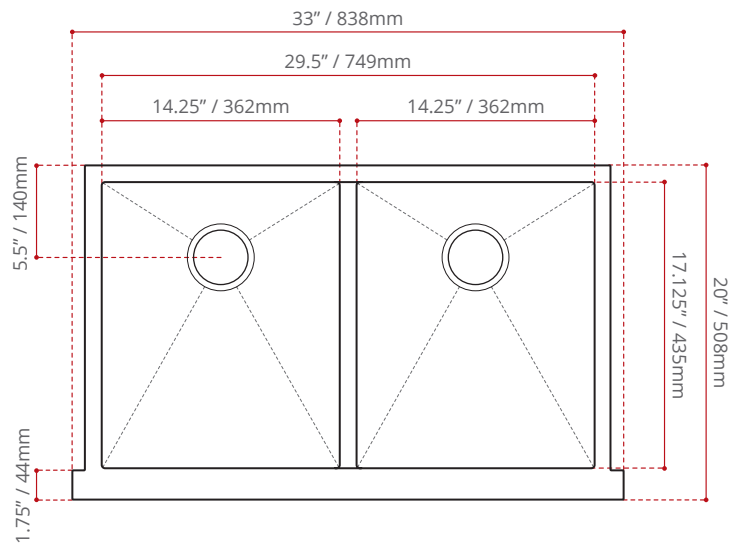

**DESCRIPTION:**

- Low divide aApron Double bowl.
- 10° Radius .
- T-304 Stainless steel.
- 16 Gauge.
- Handcrafted from a panel of stainless steel.
- Drain groove design.
- StoneGuard undercoated over rubber pad.
- C/W Basket strainers included.
- Finish: Satin.
- Install: undermount

**MINIMUM CABINET SIZE:**

36" / 914mm

**SHIPPING INFORMATION:**

- **Length:** 35.25" / 895mm
- **Width:** 23" / 584mm
- **Height:** 12.875" / 327mm
- **Net Weight:** 15 kg / 33 lbs.
- **Gross Weight:** 17.5 kg / 38.5lbs.

**DISCLAIMER:**  
Measurements may vary ± 1/4"  
(Diagram Not to scale)